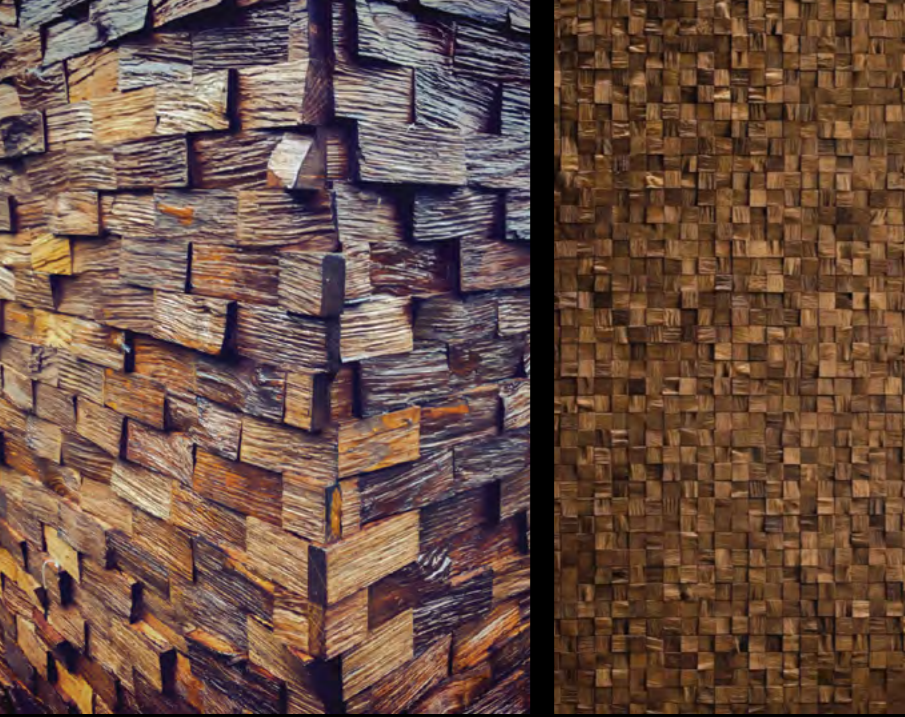

# WOOD MOSAIC SERIES | AĞAÇ MOZAIK SERİSİ

ROSEWOOD AĞACININ EL İŞÇİLİĞİ İLE TASARLANMASIYLA OLUŞAN KENDİNDEN YAPIŞKANLI AĞAÇ MOZAIKLER İLE KENDİ UYGULAMANIZI KENDİNİZ YAPABİLİRSİNİZ.

WOOD MOSAIC IS CREATED OF THE ROSEWOOD BY HAND MADE PRODUCTION. DO IT YOURSELF YOUR APPLICATION WITH THIS SELF-ADHESIVE PRODUCT.

HAPPINESS  
IS  
HANDMADE

MUTLULUK EL YAPIMIDIR

HER BİRİ ÖZENLE EL İŞCİLİĞİ İLE  
İŞLENEREK OLUŞTURULMASI,  
MOZAİKLERİN YÜZEY DOKULARININ  
FARKLI VE ÖZEL OLMASINI SAĞLIYOR.

EVERY MOSAICS ARE DIFFERENT AND SPECIAL OWING TO  
THEY WERE MADE BY HAND MADE PRODUCTION.